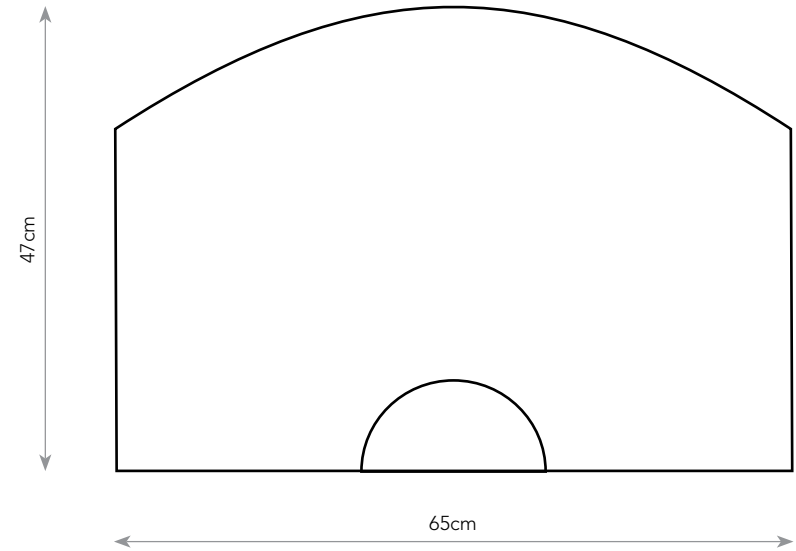

## Suggested Design Options:

- More or fewer drawers.
- Soft close of traditionally fitted drawer compartments.
- Curved fronted or curved back.
- Different plan view shape.

Dimensions:

65cm (w) x 59cm (h) x 47cm (d)