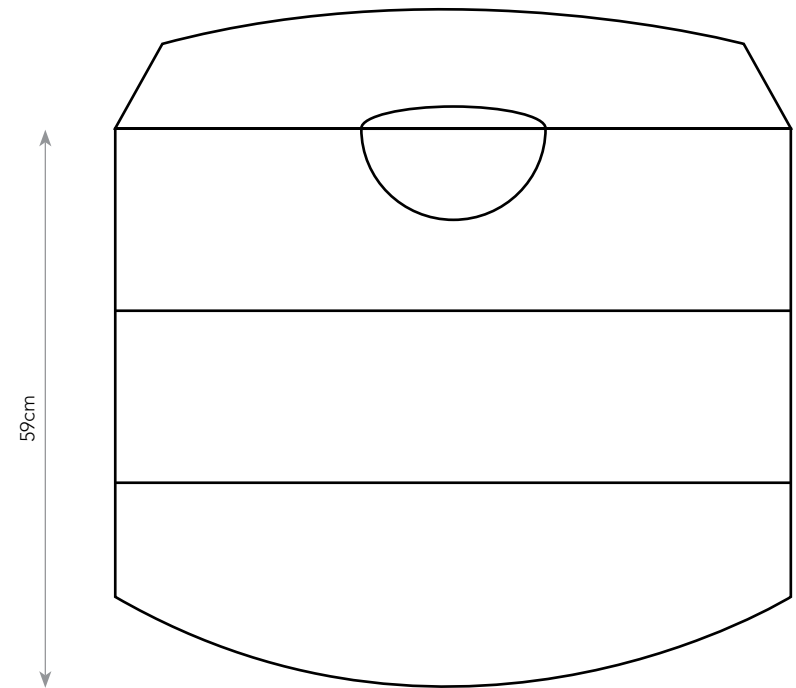

## Suggested Design Options:

- More or fewer drawers.
- Soft close of traditionally fitted drawer compartments.
- Curved fronted or curved back.
- Different plan view shape.

Dimensions:

65cm (w) x 59cm (h) x 47cm (d)