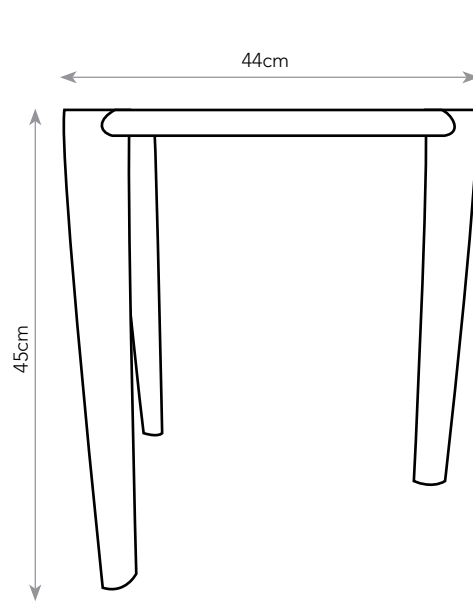

Ed, Edd & Eddy

NEST OF SOFA TABLES: Ref. 0903

Our classic *Ed, Edd & Eddy* nest of sofa tables are a limited-edition of 100, and can be made to order in a wide combination of timbers. Let your imagination run wild with the huge amount of timbers available.

If you would like any guidance on which timber combinations would best suit your home, then please do get in touch.

Tel: +44 (0)1243 696606

e-mail: info@edwardjohnsonstudio.co.uk