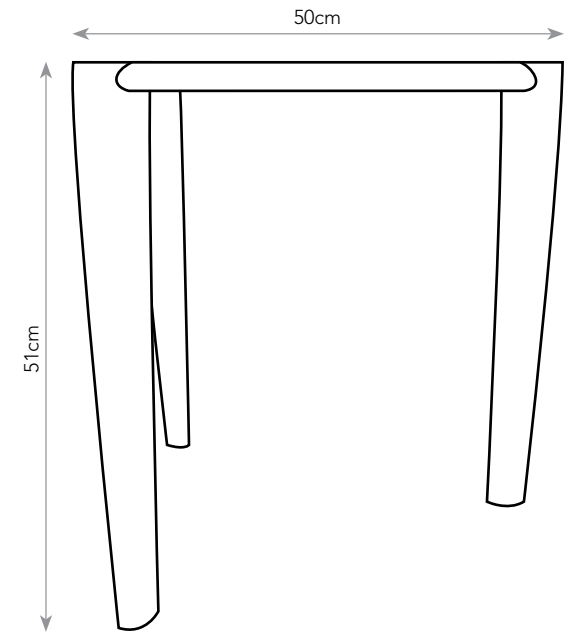

Ed, Edd & Eddy

NEST OF SOFA TABLES: Ref. 0903

Our classic *Ed, Edd & Eddy* nest of sofa tables are a limited-edition of 100, and can be made to order in a wide combination of timbers. Let your imagination run wild with the huge amount of timbers available.

If you would like any guidance on which timber combinations would best suit your home, then please do get in touch.

Tel: +44 (0)1243 696606

e-mail: info@edwardjohnsonstudio.co.uk