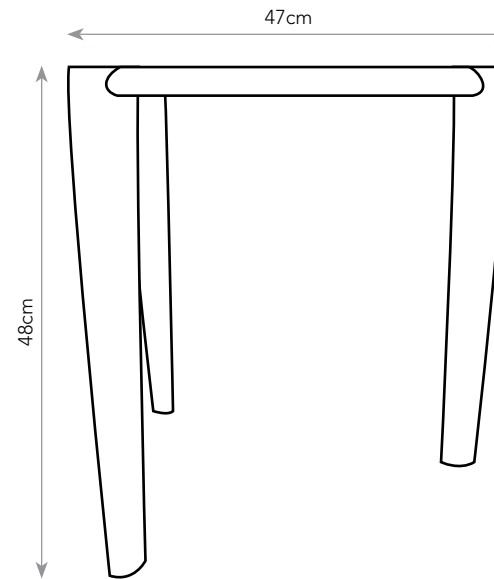

Ed, Edd & Eddy

NEST OF SOFA TABLES: Ref. 0903

Our classic *Ed, Edd & Eddy* nest of sofa tables are a limited-edition of 100, and can be made to order in a wide combination of timbers. Let your imagination run wild with the huge amount of timbers available.

If you would like any guidance on which timber combinations would best suit your home, then please do get in touch.

Tel: +44 (0)1243 696606

e-mail: info@edwardjohnsonstudio.co.uk