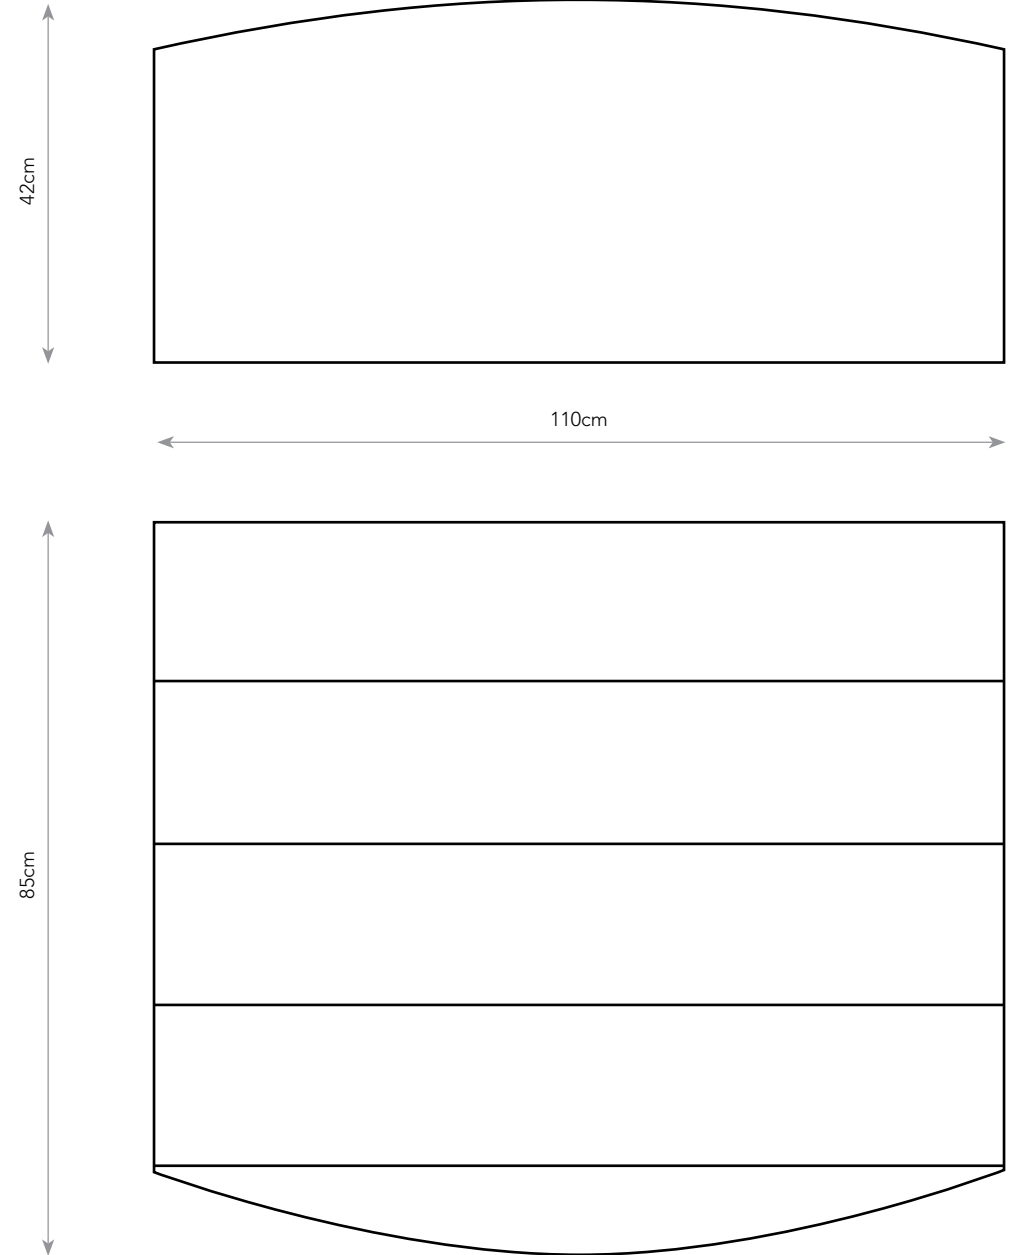

Radiant

CHEST OF DRAWERS: Ref. 1738

The striking *Radiant* chest of drawers is a limited-edition of 5, and can be made in a wide combination of timbers. This piece utilises our own in-house Murano veneers.

The top of the cabinet starts with a small semi-circular timber core that radiates outwards, this continues to flow down the front and the two sides of the chest of drawers. The front and drawers are gently curved, along with the base.

There are many timber combinations to choose from when considering our Murano veneers. The drawers can also be tailored to suit your specific requirements within the realms of the design i.e. lockable drawers, soft close or traditionally fitted drawers, drawer compartments or even a different plan view shape.

Please get in touch to discuss the many options available.

Tel: +44 (0)1243 696606
e-mail: info@edwardjohnsonstudio.co.uk