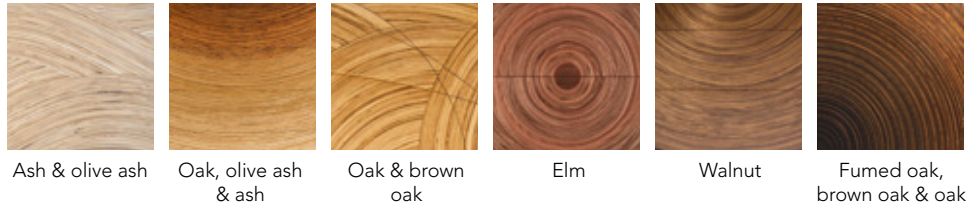

Murano timber combinations