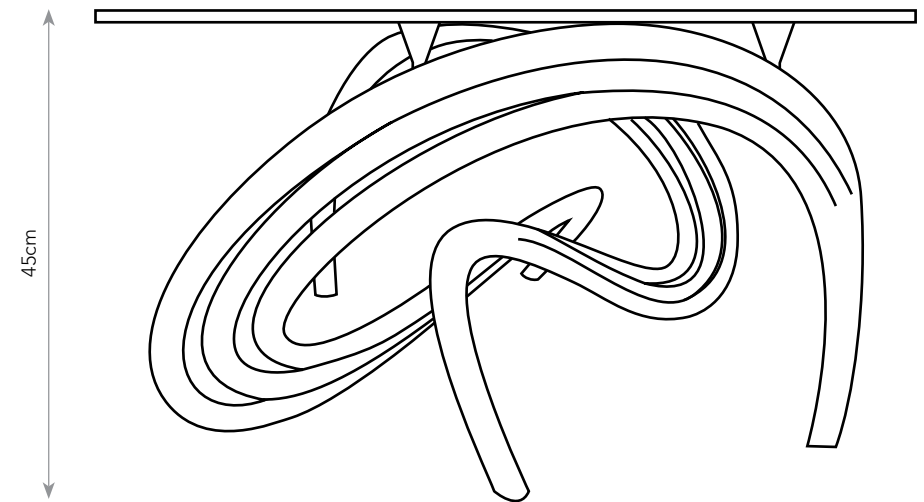

Our Freeform concept can be applied to a variety of furniture types from hall tables to dining tables and chairs.

Our Freeform technique pushes laminating to its limits. The sweeping curved elements used in the construction are made from one continuous length of timber, using various moulding techniques to shape and manipulate the material. Each curved element is then finished by hand using various spokeshaves.

Please get in touch to discuss the many options available.

Tel: +44 (0)1243 696606  
e-mail: [info@edwardjohnsonstudio.co.uk](mailto:info@edwardjohnsonstudio.co.uk)

160cm

45cm

75cm

Dimensions  
160cm (w) x 45cm (h) x 75cm (d)