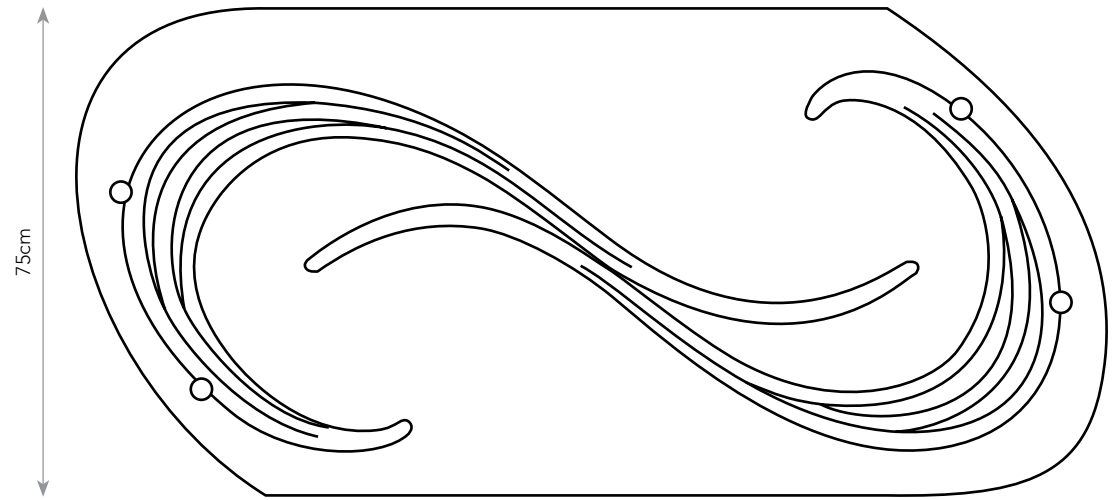

# Ligamentum I

COFFEE TABLE: Ref. 1503

The *Ligamentum I* coffee table is a limited-edition of 10, it has a glass top and the base can be made in a wide range of timbers.

Each of the sweeping curved legs are hand spoke-shaved and flow seamlessly from a circular to oval section.

Our Freeform concept can be applied to a variety of furniture types from hall tables to dining tables and chairs.

Our Freeform technique pushes laminating to its limits. The sweeping curved elements used in the construction are made from one continuous length of timber, using various moulding techniques to shape and manipulate the material. Each curved element is then finished by hand using various spokeshaves.

Please get in touch to discuss the many options available.

Tel: +44 (0)1243 696606  
e-mail: [info@edwardjohnsonstudio.co.uk](mailto:info@edwardjohnsonstudio.co.uk)

160cm

45cm

75cm

Dimensions  
160cm (w) x 45cm (h) x 75cm (d)