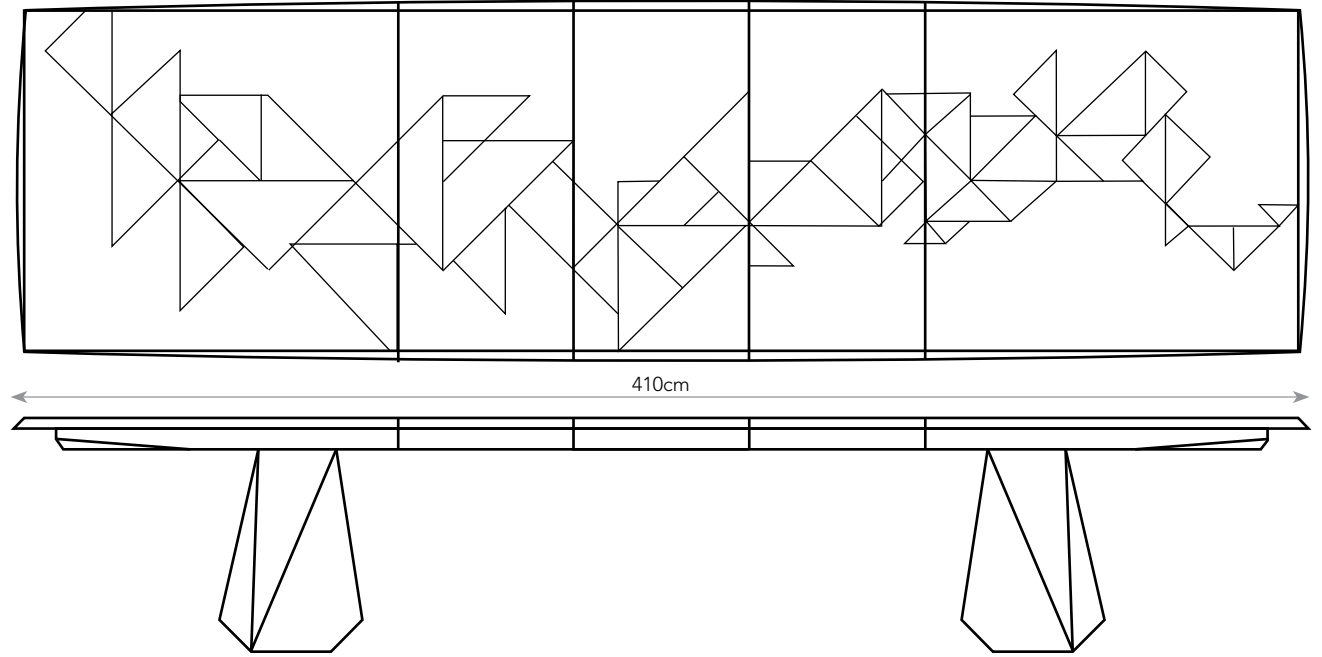

Murano Cento

DINING TABLE: Ref. 1807

The *Murano Cento* extending dining table is a limited-edition of 3, and can be made in a wide combination of timbers. This piece utilises our own in-house Murano veneers for the inlaid pattern. The table can be tailored to suit your specific requirements within the realms of the design i.e. non-extending or a different plan view shape.

Please get in touch to discuss the many options available.

Tel: +44 (0)1243 696606

e-mail: info@edwardjohnsonstudio.co.uk

Metal