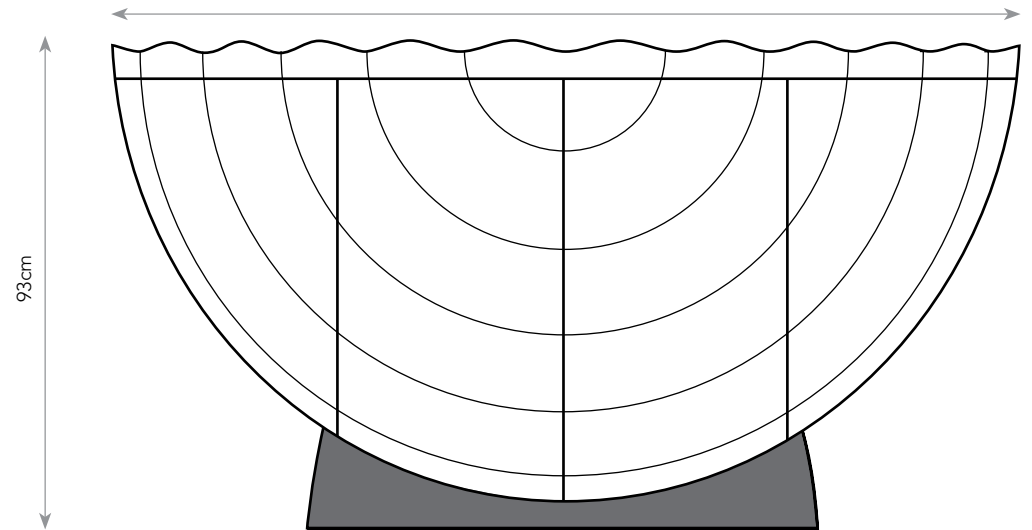

Please get in touch to discuss the many options available.

Tel: +44 (0)1243 696606
e-mail: info@edwardjohnsonstudio.co.uk

Ripples timber samples

Bog Oak Walnut Ash Limed Ash Blue bird's-eye Maple

Timber options (many options and combinations are available)

Sycamore Ash Olive Ash Oak Brown Oak Fumed Oak

Maple Elm Eucalyptus European Walnut American Walnut Bog Oak

165cm

Dimensions:
165cm (w) x 93cm (h) x 54cm (d)