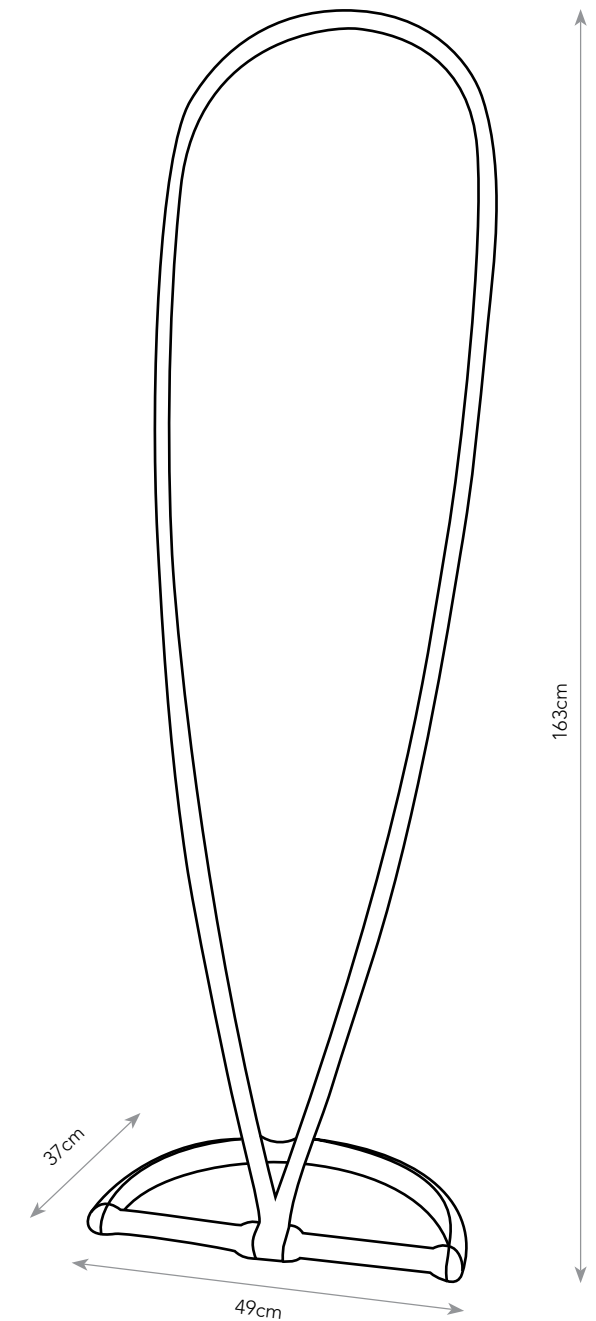

Chichester Mirror

Ref. 1802

The *Chichester Mirror* forms part of our Sussex Collection and is a limited-edition of 100.

The mirror has a beautiful inverted tear-drop frame made from one continuous length of timber. The frame and base join together on a rotating swivel joint that allows the mirror to lean against the wall at any angle. Soft bumpers prevent the mirror from marking the wall and slipping on any type of floor.

Tel: +44 (0)1243 696606

e-mail: info@edwardjohnsonstudio.co.uk

Timber options:

Sycamore

London Plane

European Walnut

The *Chichester Mirror* is available in Walnut, London Plane and Sycamore.

Dimensions
49cm (w) x 163cm (h) x 37cm (d)