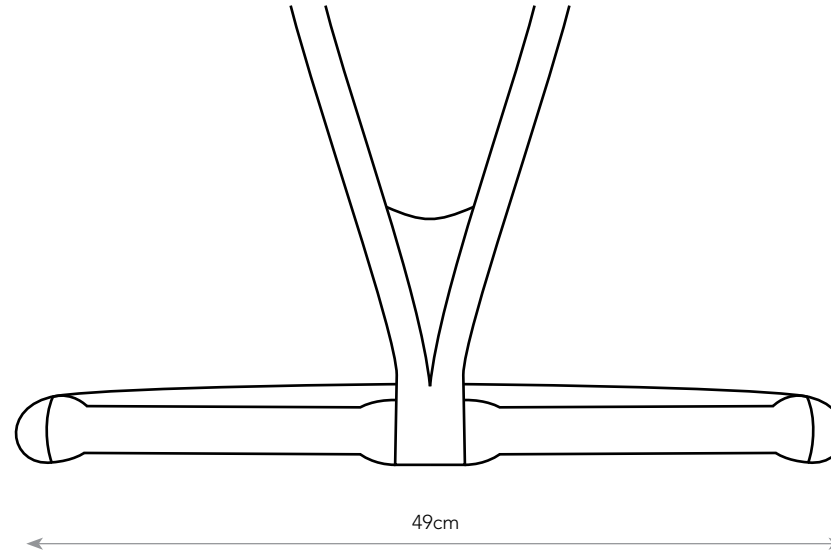

Chichester Mirror

Ref. 1802

The *Chichester Mirror* forms part of our Sussex Collection and is a limited-edition of 100.

The mirror has a beautiful inverted tear-drop frame made from one continuous length of timber. The frame and base join together on a rotating swivel joint that allows the mirror to lean against the wall at any angle. Soft bumpers prevent the mirror from marking the wall and slipping on any type of floor.

Tel: +44 (0)1243 696606

e-mail: info@edwardjohnsonstudio.co.uk

Timber options:

Sycamore

London Plane

European Walnut

The *Chichester Mirror* is available in Walnut, London Plane and Sycamore.

Dimensions
49cm (w) x 163cm (h) x 37cm (d)