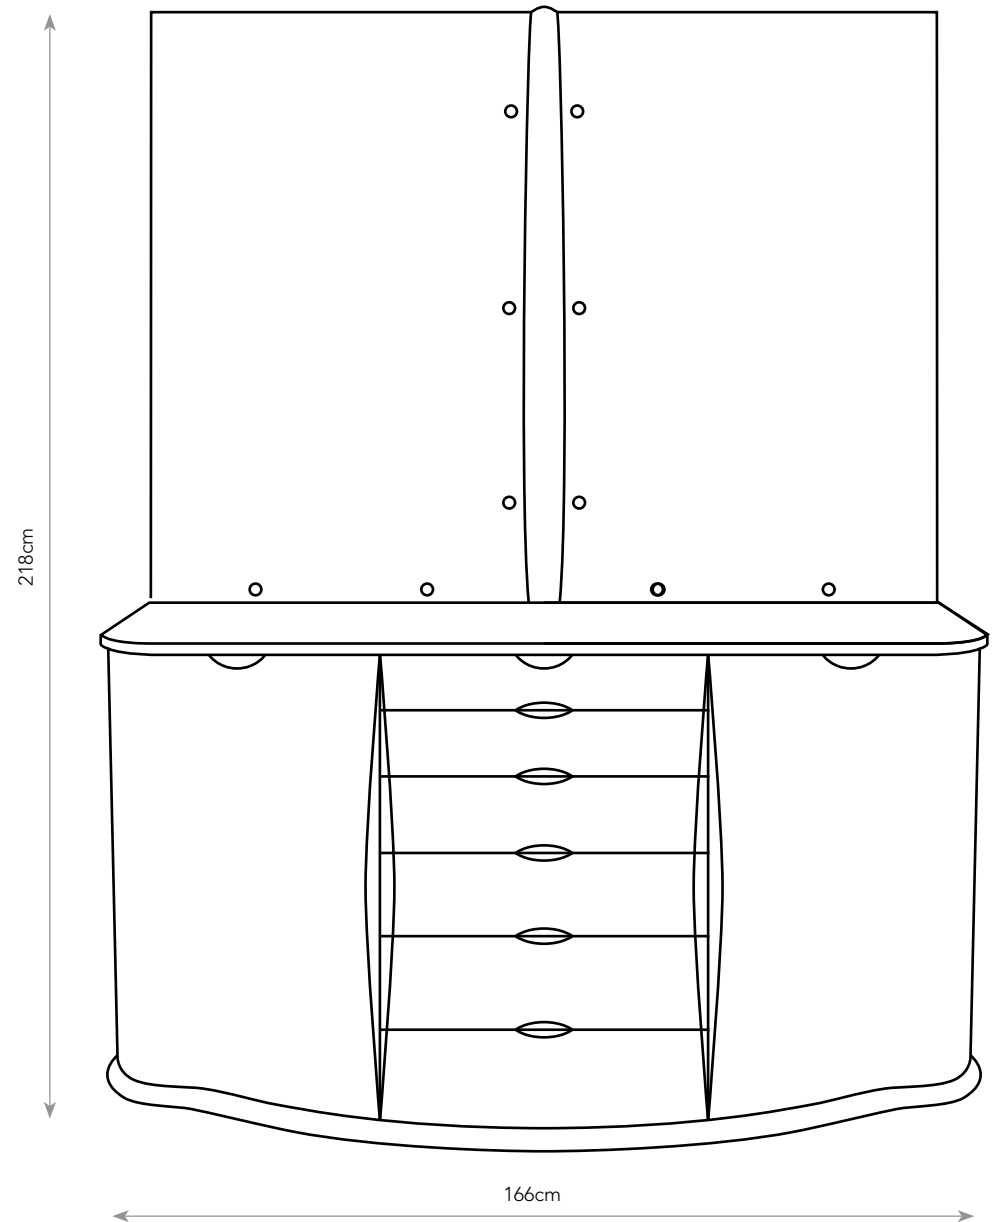

Collaborate

SIDEBOARD: Ref. 1313

The *Collaborate* sideboard is a limited-edition of 3, as well as being practical and functional this sideboard was also designed to create a partial screen between an open plan dining room and hallway.

Tel: +44 (0)1243 696606

e-mail: info@edwardjohnsonstudio.co.uk

Timber options (many options and combinations are available)

Dimensions
166cm (w) x 218cm (h) x 63cm (d)