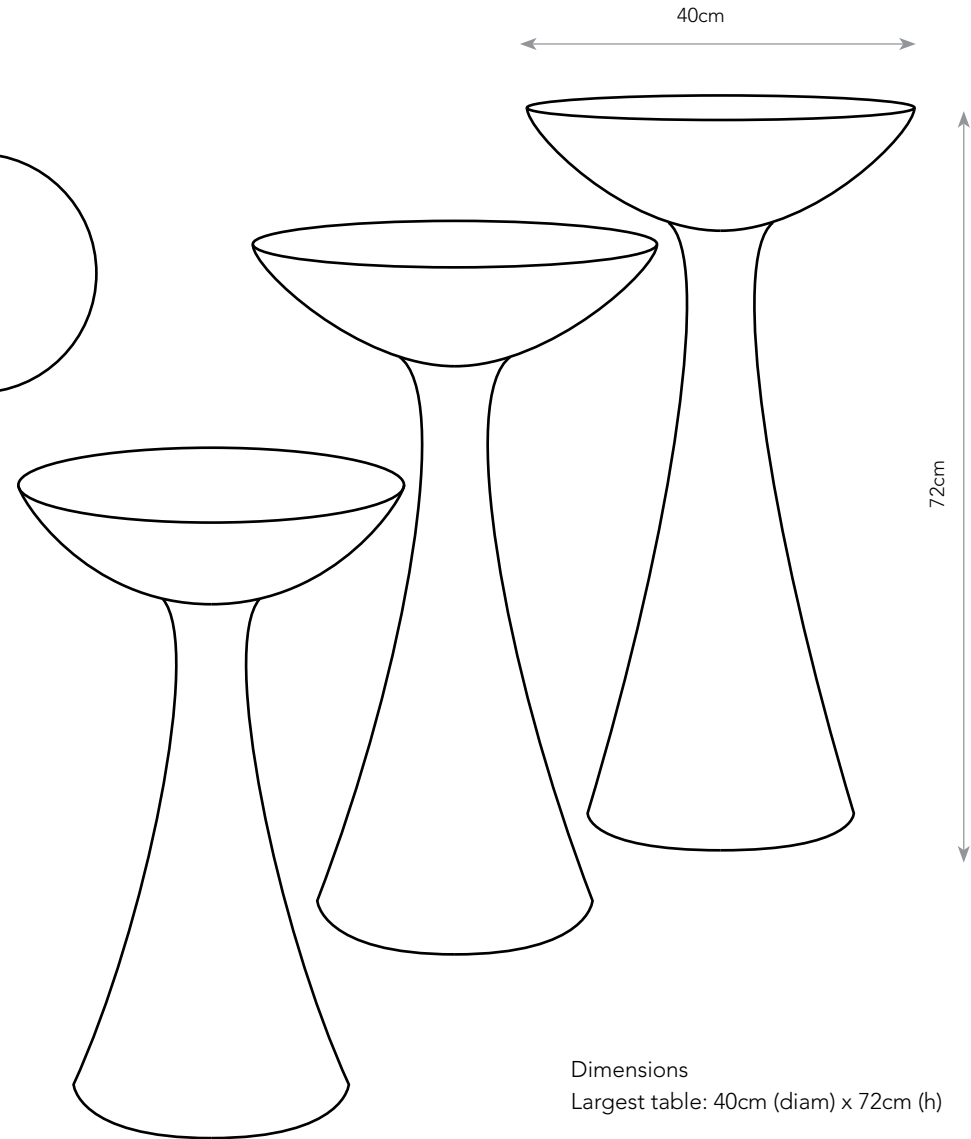

# Mushrooms

OCCASIONAL TABLES: Ref. 1140

The *Mushroom* set of three occasional tables are a limited-edition of 3. Each table a solid stem built by stack laminating. This reveals an unusual amount of smooth end grain, giving contrast to the textured grooving on the underside of the table tops.

Please get in touch to discuss the many options available.

Tel: +44 (0)1243 696606

e-mail: [info@edwardjohnsonstudio.co.uk](mailto:info@edwardjohnsonstudio.co.uk)

Dimensions  
Largest table: 40cm (diam) x 72cm (h)