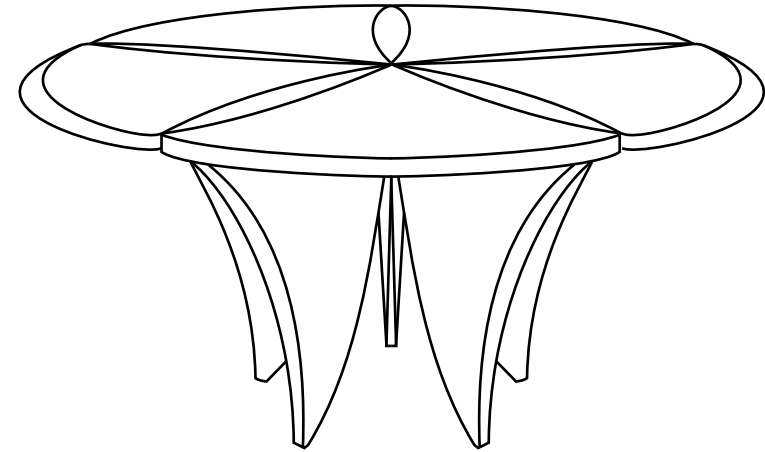

Perpetual Bloom

DINING TABLE: Ref. 1007

The *Perpetual Bloom* dining table is a limited-edition of 3, and has been awarded a prestigious Bespoke Guild Mark (No. 438)

This dining table was inspired by aeronautical imagery and, unusually, designed from the legs upwards!

It can be made in a wide range of timbers and comfortably sits six people.

Please get in touch to discuss the many options available.

Tel: +44 (0)1243 696606
e-mail: info@edwardjohnsonstudio.co.uk

Timber options (many options and combinations are available)