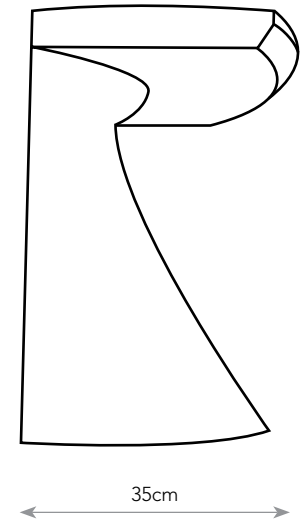

Radium

STOOL: Ref. 1508

The *Radium* stool is a limited-edition of 10. It has been designed specifically as a perching stool to be used from both sides. It is an extension of our Murano Collection, whereby hundreds of strips of timber are laminated together to form the many layers. This time stack laminated and carved and hand shaped.

The top edge of the stool blends from a shallow comfortable arc to an elegant deep curve at the base providing ultimate stability.

Timber options (many options and combinations are available)

Dimensions
56cm (w) x 48cm (h) x 35cm (d)