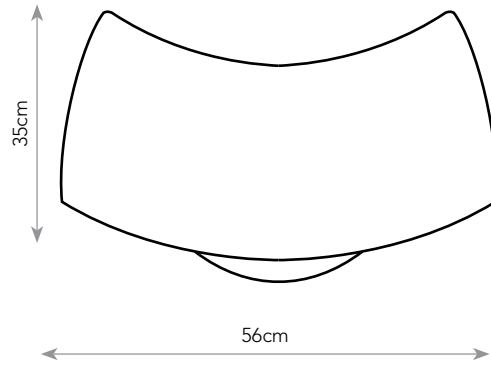

Radium

STOOL: Ref. 1508

The *Radium* stool is a limited-edition of 10. It has been designed specifically as a perching stool to be used from both sides. It is an extension of our Murano Collection, whereby hundreds of strips of timber are laminated together to form the many layers. This time stack laminated and carved and hand shaped.

The top edge of the stool blends from a shallow comfortable arc to an elegant deep curve at the base providing ultimate stability.

Timber options (many options and combinations are available)

Dimensions
56cm (w) x 48cm (h) x 35cm (d)