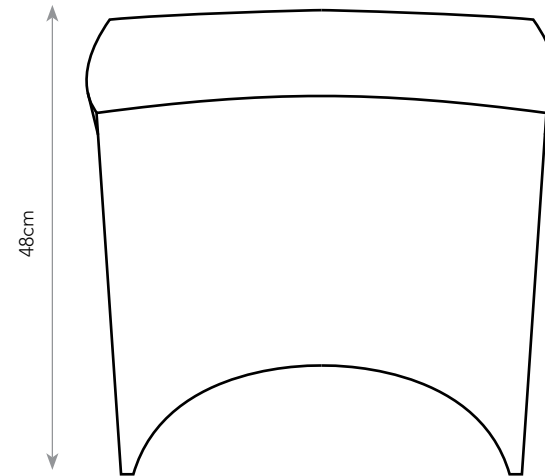

Radium

STOOL: Ref. 1508

The *Radium* stool is a limited-edition of 10. It has been designed specifically as a perching stool to be used from both sides. It is an extension of our Murano Collection, whereby hundreds of strips of timber are laminated together to form the many layers. This time stack laminated and carved and hand shaped.

The top edge of the stool blends from a shallow comfortable arc to an elegant deep curve at the base providing ultimate stability.

Timber options (many options and combinations are available)

Dimensions
56cm (w) x 48cm (h) x 35cm (d)