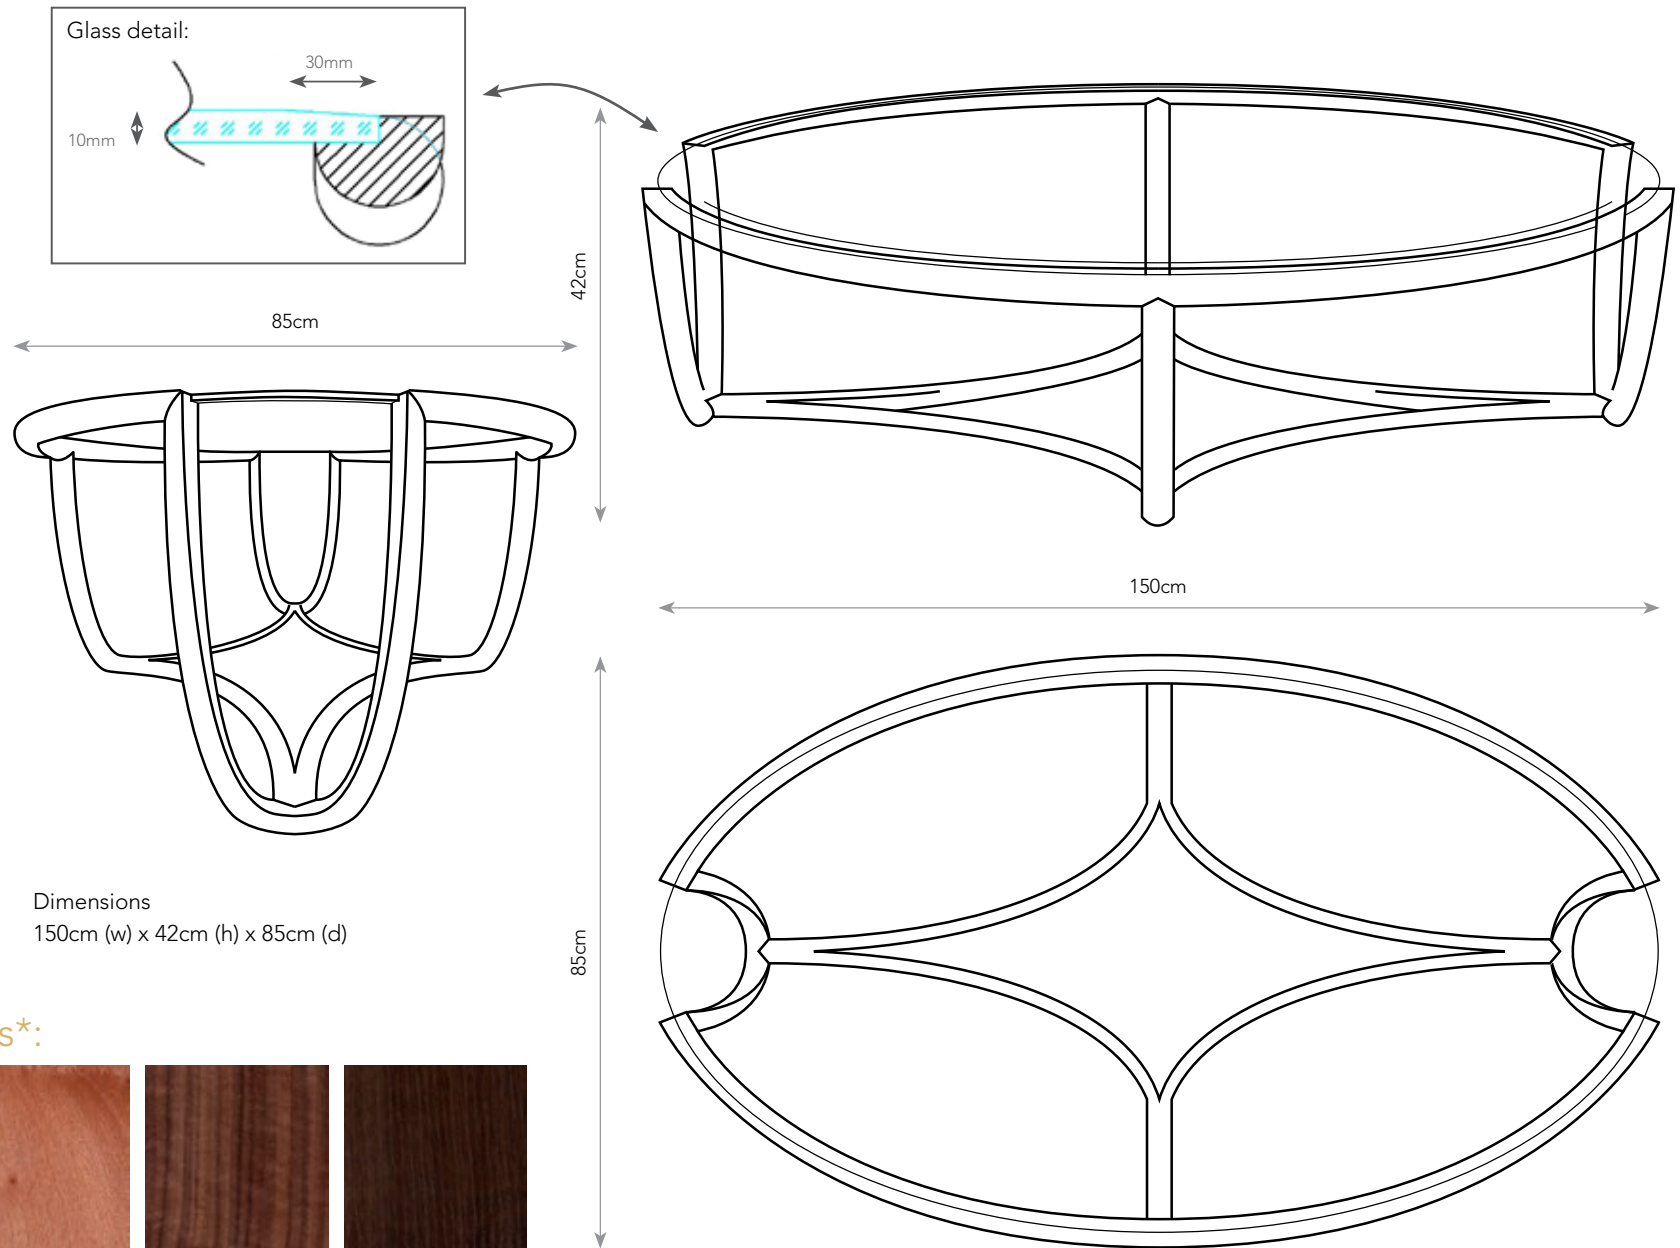

# Ellipse

COFFEE TABLE: Ref. 1949

This elegant oval coffee table forms part of Edward's Sussex Collection. It is defined by its clean elegant curves that appear simple and smooth on the eye, yet complex to design, shape and sculpt. Shown here in ash with a white oil finish the bevelled glass edge is fully revealed at each end of the table, where the elliptical line is broken and dips into a curved motif that forms two of the legs. The two remaining legs flow into the convex diamond-shaped base, that is also beautifully curved and shaped.

Limited-edition of 5.

Please get in touch to discuss the many options available.

Tel: +44 (0)1243 696606  
e: info@edwardjohnsonstudio.co.uk

Dimensions  
150cm (w) x 42cm (h) x 85cm (d)