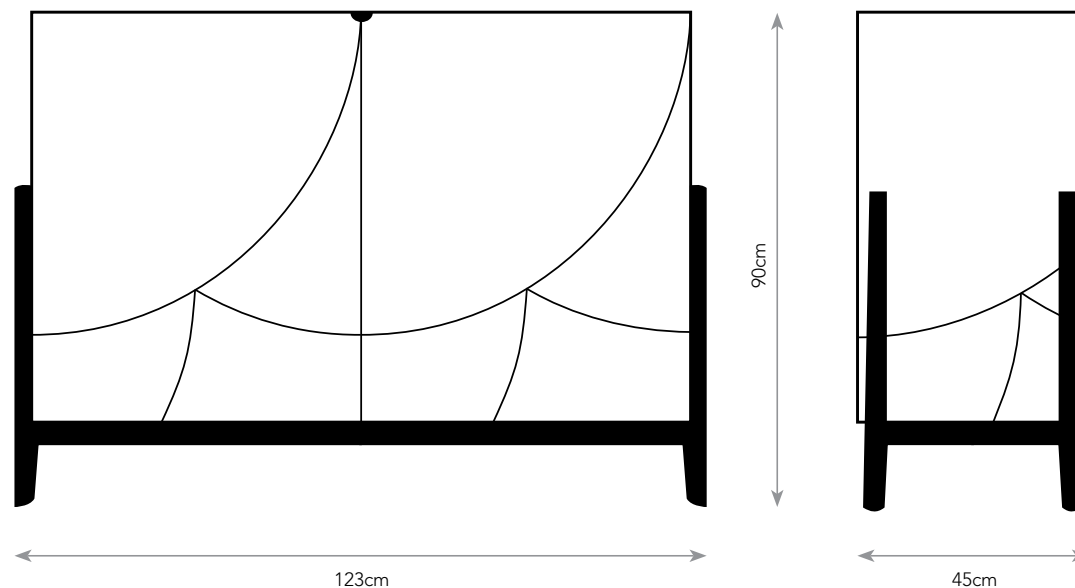

Options for metal hinges

Illustrated: Short Arc cabinet showing left and right pattern swoop