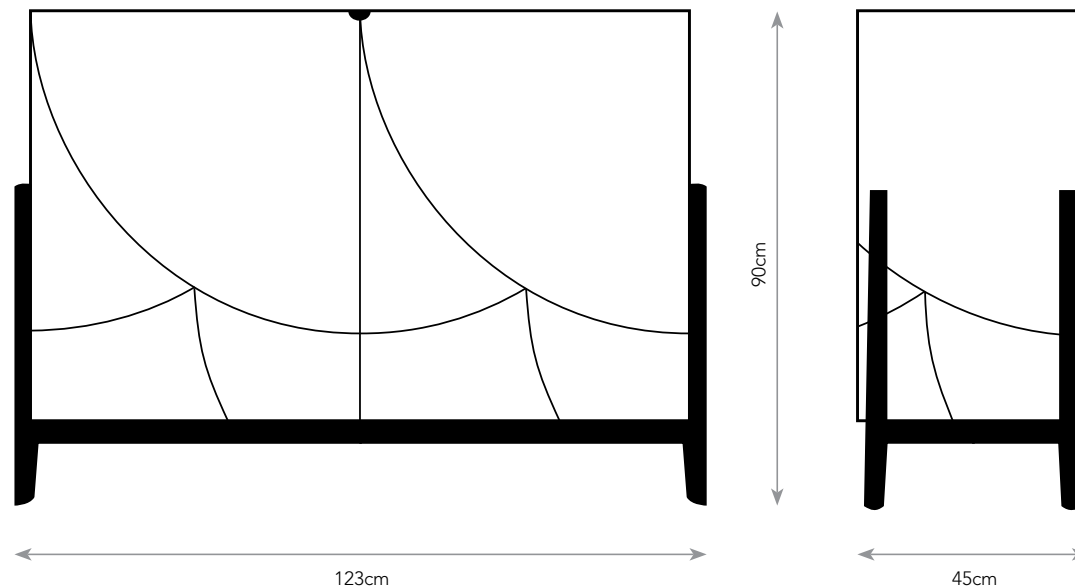

Limited edition: 5

This cabinet comes in two different sizes and is available to order with the pattern swooping to the left or right.

Dimensions:

Tall – 123cm (w) x 100 (h) x 50cm (d)

Short – 123cm (w) x 90 (h) x 45cm (d)