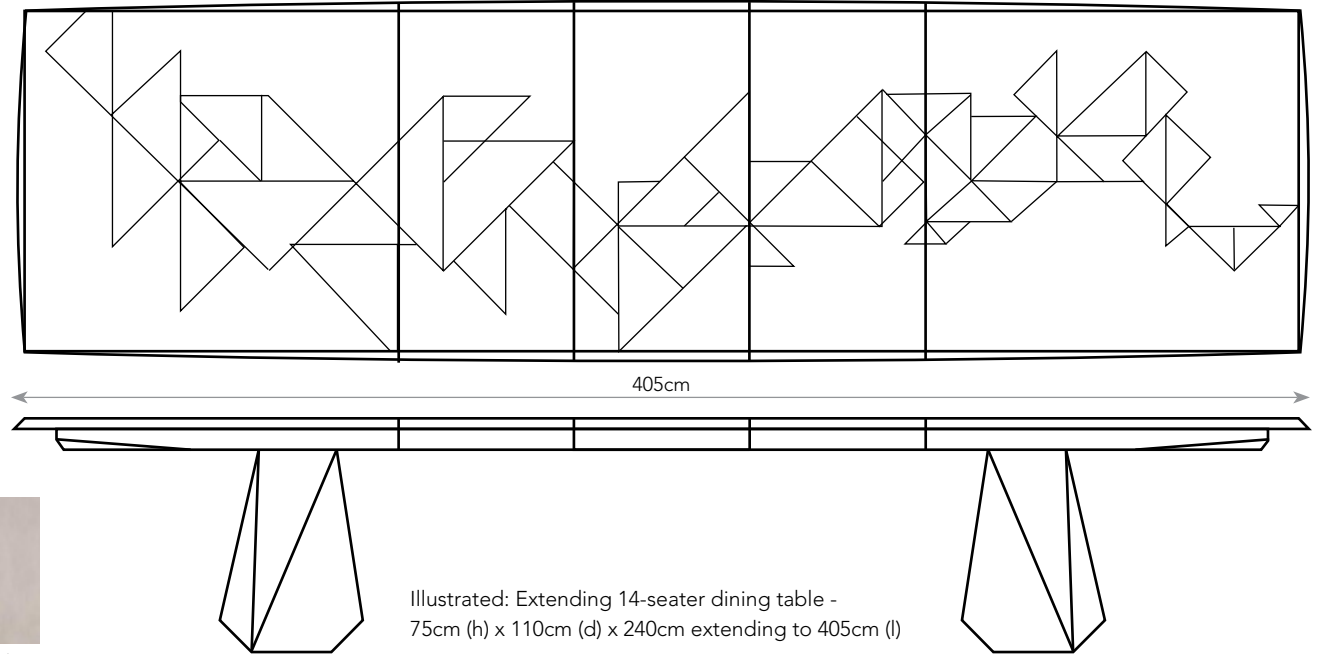

Murano Cento

DINING TABLE: Ref. 1807

Fixed 8-seater:
75cm (h) x 110cm (d) 240cm (l)

Fixed 10-seater:
75cm (h) x 110cm (d) x 295cm (l)

Extending 10-Seater:
75cm (h) x 110cm (d) x 240cm extending
to 295cm (l)

Extending 12-seater:
75cm (h) x 110cm (d) x 240cm extending
to 350cm (l)

Extending 14-seater:
75cm (h) x 110cm (d) x 240cm extending
to 405cm (l)

This beautiful dining table has been designed to be either a fixed-size or extending, offering the ultimate in flexibility to fit your dining room and available space.

Dark Patinated
Brass

Patinated
Nickel

Illustrated: Extending 14-seater dining table -
75cm (h) x 110cm (d) x 240cm extending to 405cm (l)