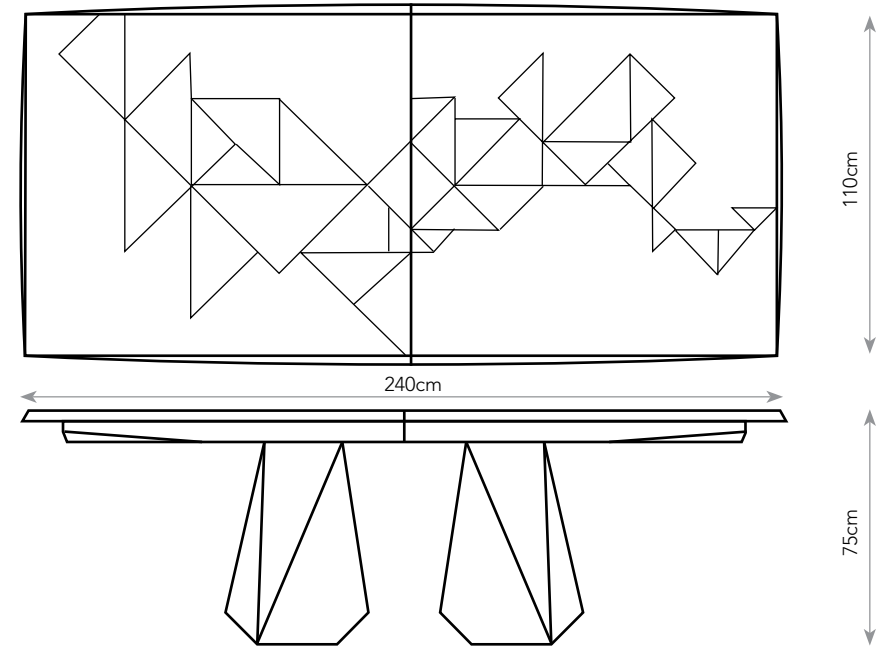

Timber options